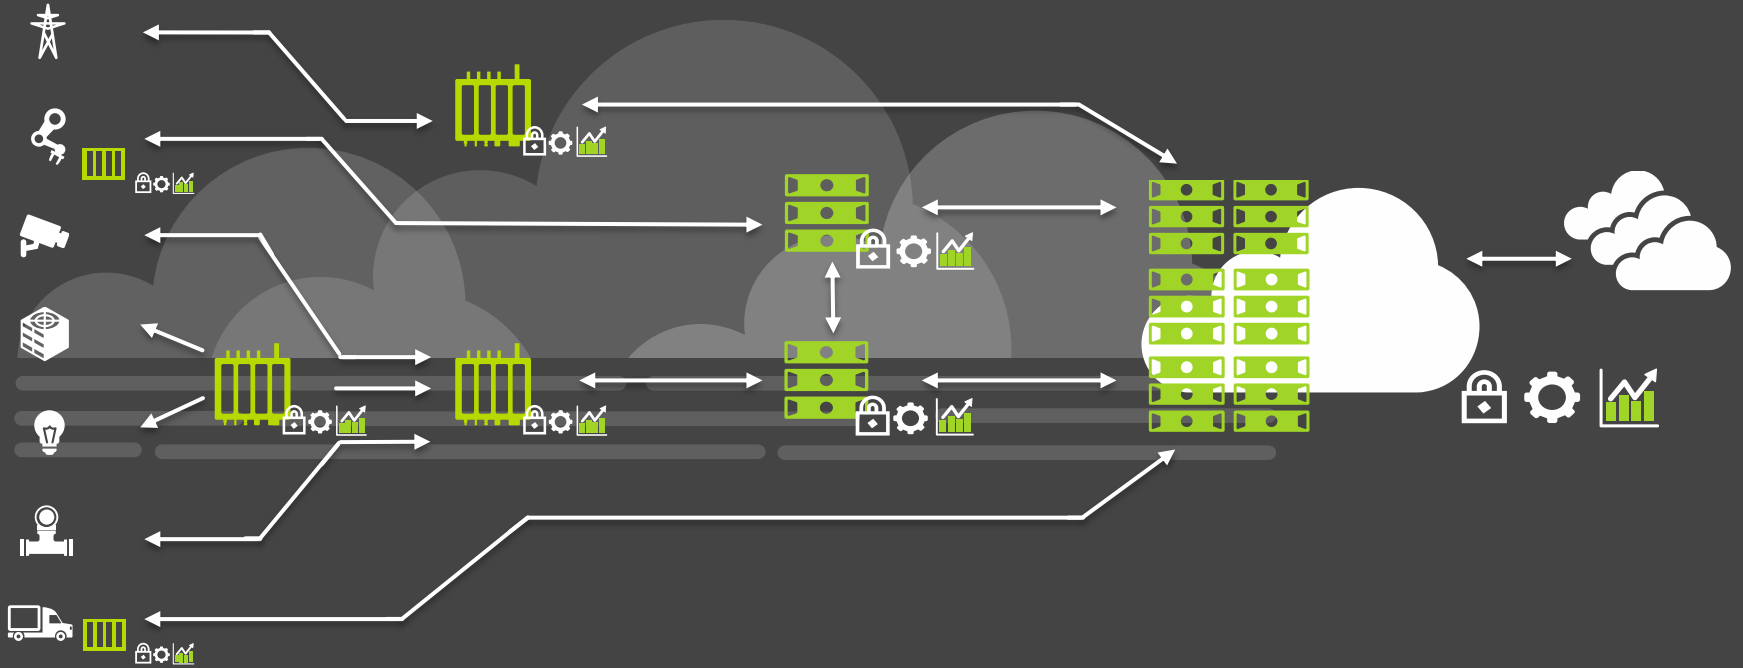

Vertical Expertise

Platforms

Analytics

Data Visualization

Wide Area Connectivity

Security

Services Partners

Last Mile Delivery

Solution Support

System Integration

Deployment

Project Design

Procuring Accessory

Pivotal

EDGE/FIELD

FOG

CLOUD

SECURITY | MANAGEABILITY | ANALYTICS

Value of the Fog

Adding compute at the Edge offers **3 advantages**

Real-time decision making
through Edge Analytics

Reduced data transfer cost
through compression & cleansing

IT system integration to reduce data silos

Data continuity improved on a broad scale

EDGE/FIELD

FOG

CLOUD

SECURITY | MANAGEABILITY | ANALYTICS

Dell Technologies security

Threats