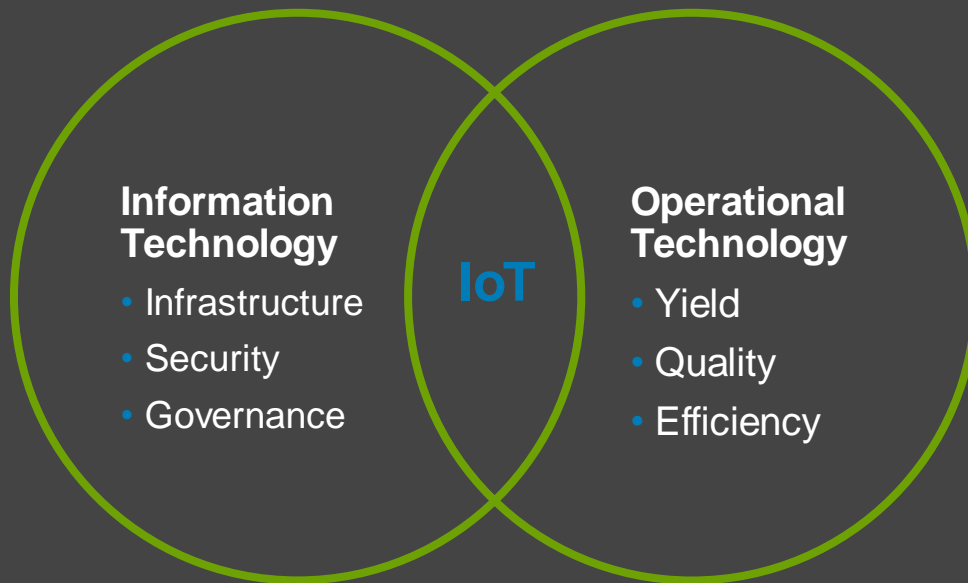

Keys to Successful Enterprise Internet of Things Initiatives

OUR MISSION

Unlock the potential of the unconnected by bridging IT and OT

Dell EMC brings 30+ years of IT heritage, 15 years of customizing Dell technology for OT environments through OEM, and 50+ partners offering OT expertise

Dell EMC
OEM division

15
years

4,000+
OT customers

40+
industries

Get to market faster with Dell's curated partners

Dell IoT HW/SW Ingredients

Vertical Solutions

Technology Partners