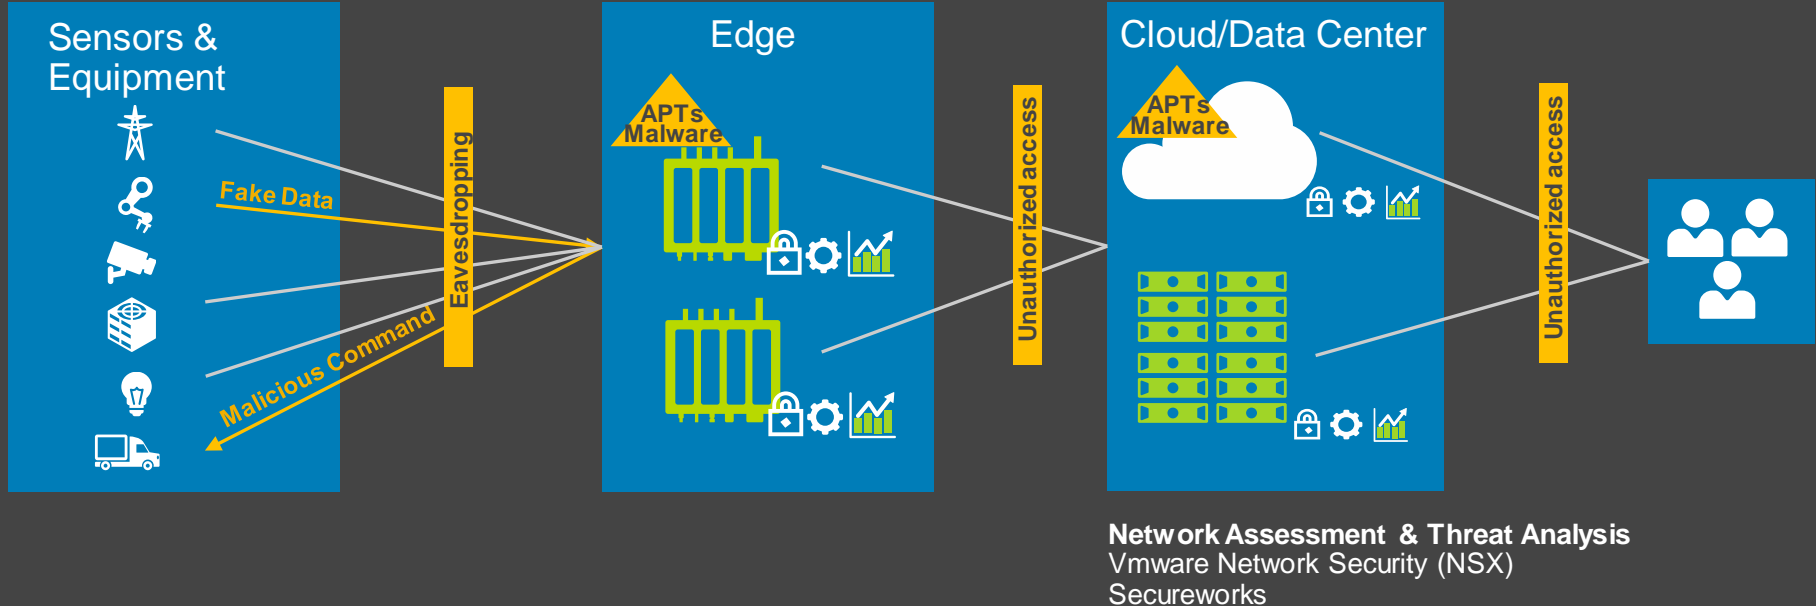

IT system integration to reduce data silos

Data continuity improved on a broad scale

EDGE/FIELD

FOG

CLOUD

SECURITY | MANAGEABILITY | ANALYTICS

Dell Technologies security

Threats

Device Management

Gateway Management
Vmware Network Security (NSX)
Dell Edge Device Manager
Gateway TPM secure boot

Identity & Access Management
RSA SecurID Access (ViaAccess)

The leading infrastructure provider for enterprise IoT

EDGE/FIELD

FOG

CLOUD

Embedded	Gateways	On-Premise Appliances	Data Center & Cloud	Cloud & App Integration
<p>Embedded Box PCs to connect unconnected machines & Software to manage intelligent devices</p>  			 	 