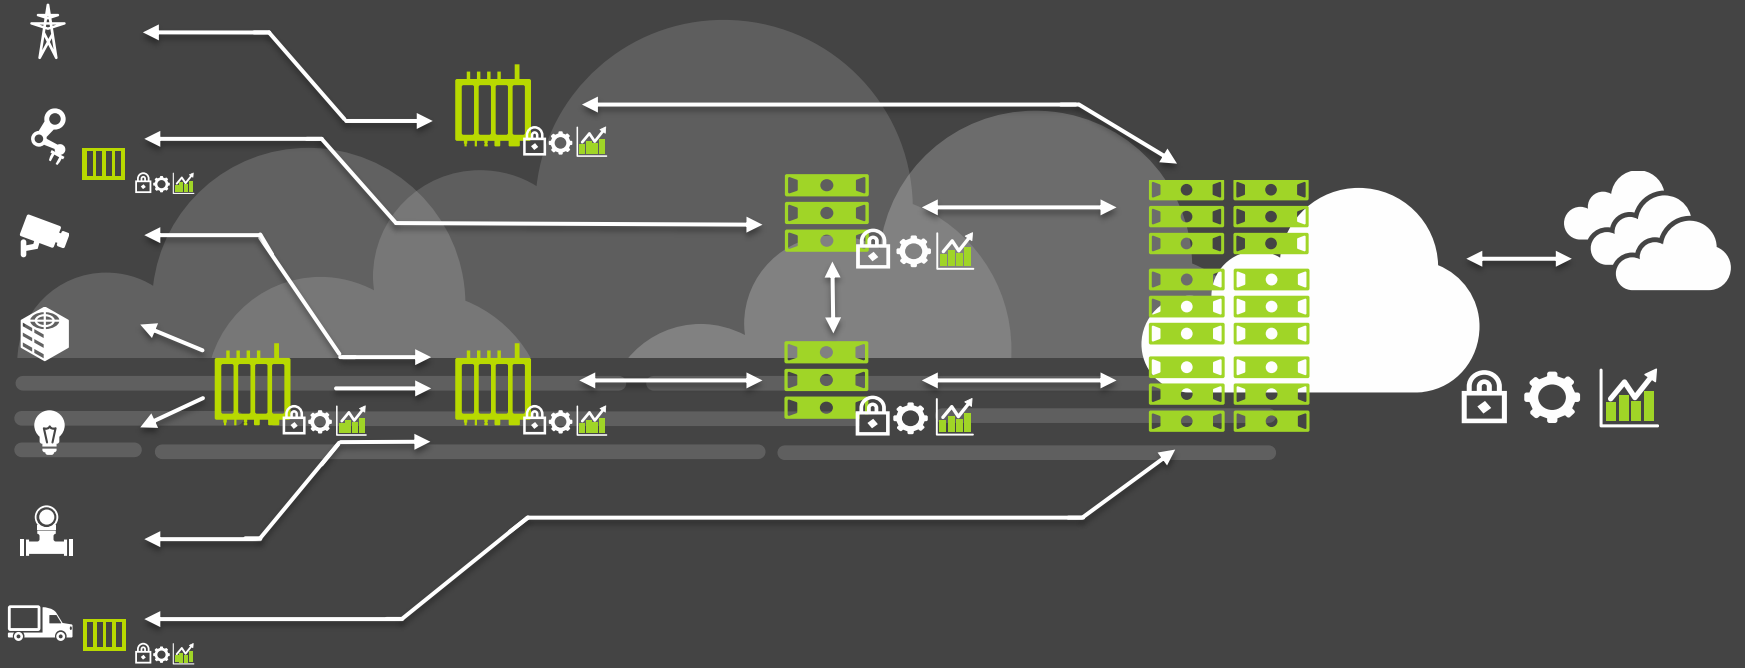

CLOUD

SECURITY | MANAGEABILITY | ANALYTICS

Value of the Fog

Adding compute at the Edge offers **3 advantages**

Real-time decision making
through Edge Analytics

Reduced data transfer cost
through compression & cleansing

IT system integration to reduce data silos

Data continuity improved on a broad scale

EDGE/FIELD

FOG

CLOUD

SECURITY | MANAGEABILITY | ANALYTICS

Dell Technologies security

Threats

Device Management

Gateway Management
Vmware Network Security (NSX)
Dell Edge Device Manager
Gateway TPM secure boot

Identity & Access Management
RSA SecurID Access (ViaAccess)

The leading infrastructure provider for enterprise IoT